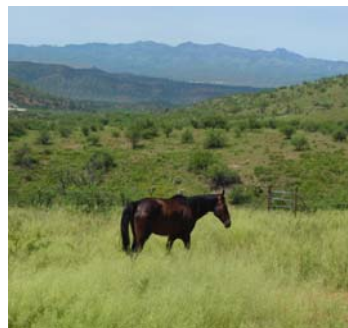

Lake Patagonia wildlife! Photo's taken by Sonia Maxwell

PRESENTED BY:

Kathy Maly-Listing Broker
Jerry Bianchi-Associate Broker

Phone: 520-455-5381
Cell Phone: 520 405-1800
Email: info@sonoitarealty.com
www.sonoitarealty.com